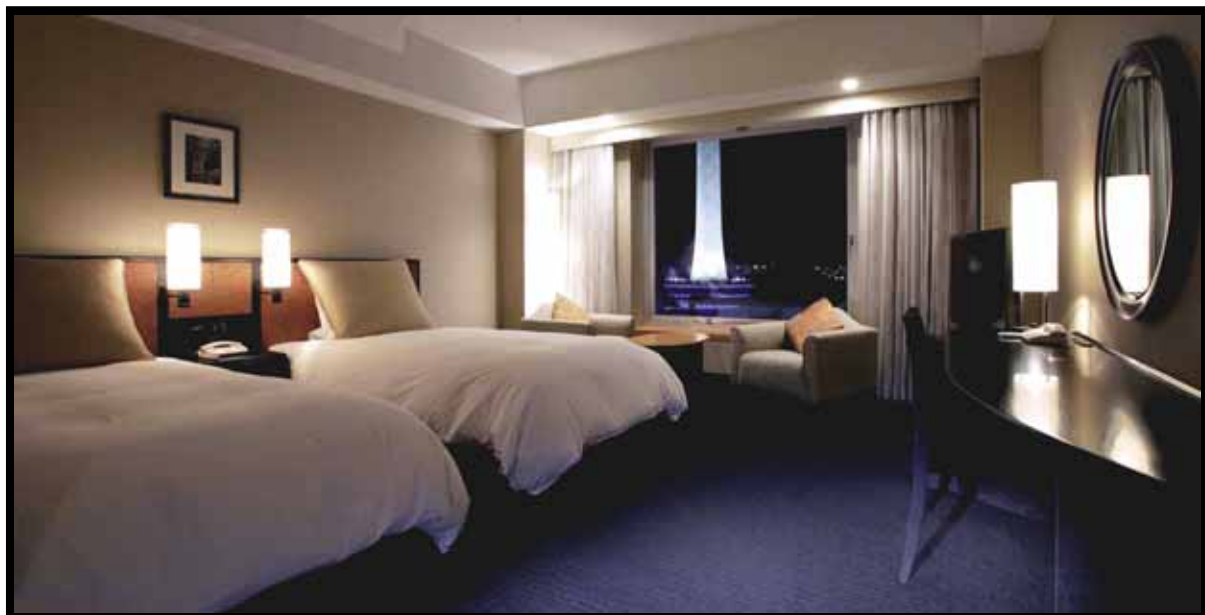

August 2008

We've given Superior a whole new meaning!  
Remarkable comfort and the landmark new "light alarm"

When our designers renovated our superior rooms, they put their hearts and minds into it and created rooms that are setting new standards for comfort and quality.

### Light Alarm and Relaxy Angel Bed

The new rooms feature a new concept in awakening... A 'light alarm' placed on the bedside table is attuned to the body's rhythm so that in the morning, you'll awaken gently and peacefully. 30 minutes before the alarm sounds, the light alarm will start to gently lighten the room as if the sun were rising.... **just for you.**

Moreover, you'll sleep as never before thanks to our astonishingly comfortable mattresses with bedding that is as beautiful as it is luxurious. We call them our Relaxy Angel Beds...because they are perfectly heavenly!

Guests in all our guest rooms can adjust the overhead lighting in their bathrooms to their liking. This is perfect for those who prefer slightly darker lighting, or for those who enjoy a long soak in the bath. A relaxing bath time leads the mind and body to a more comfortable sleep, and that in turn helps the guest feel more refreshed upon waking.