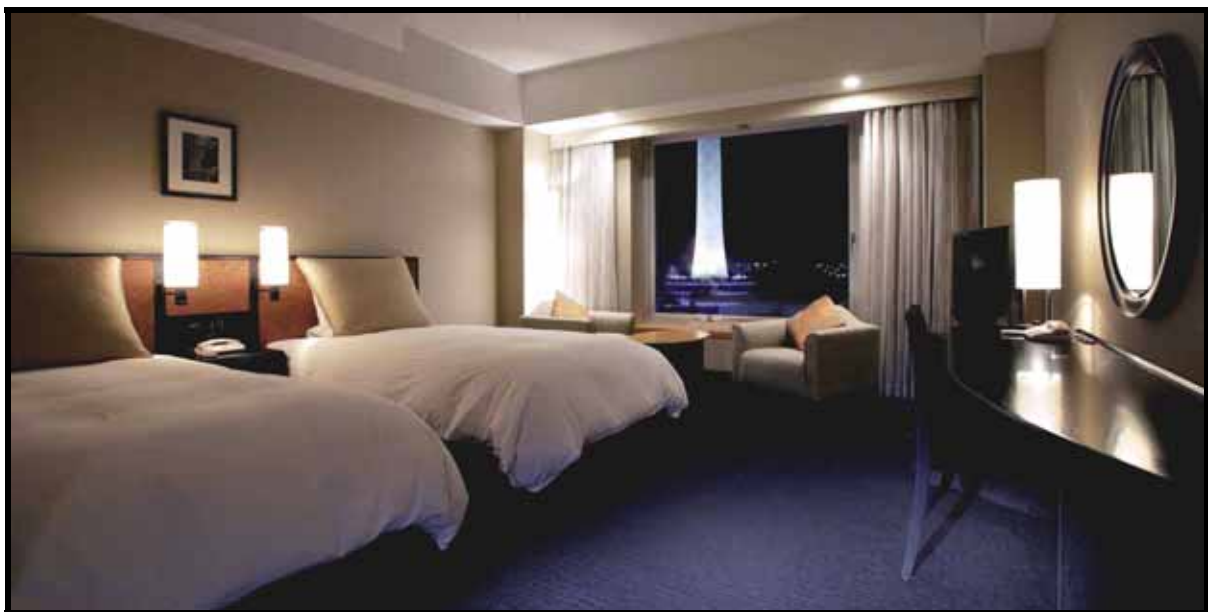

August 2008

**We've given Superior a whole new meaning!  
Remarkable comfort and the landmark new "light alarm"**

When our designers renovated our superior rooms, they put their hearts and minds into it and created rooms that are setting new standards for comfort and quality.

### Light Alarm and Relaxy Angel Bed

The new rooms feature a new concept in awakening... A **'light alarm'** placed on the bedside table is attuned to the body's rhythm so that in the morning, you'll awaken gently and peacefully. 30 minutes before the alarm sounds, the light alarm will start to gently lighten the room as if the sun were rising.... **just for you.**

Moreover, you'll sleep as never before thanks to our astonishingly comfortable mattresses with bedding that is as beautiful as it is luxurious. We call them our Relaxy Angel Beds...because they are perfectly heavenly!

Guests in all our guest rooms can adjust the overhead lighting in their bathrooms to their liking. This is perfect for those who prefer slightly darker lighting, or for those who enjoy a long soak in the bath. A relaxing bath time leads the mind and body to a more comfortable sleep, and that in turn helps the guest feel more refreshed upon waking.